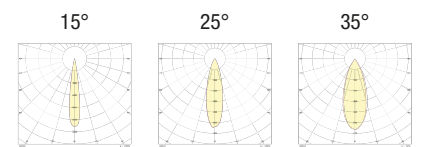

REM RG32.

Ø32mm decorated aluminium directional projector decorated with power LEDs for spot, decorative, reading or courtesy lighting. Choice of secondary optics, can be installed indoors. Mounting with concealed insert.

 **MADE IN ITALY**

BASIC CODES

RG32.

MEASUREMENTS

A Ø32 - H 130mm

B Ø32 - H 145mm

FINISHES

- 1** White
- 2** Matt black
- 7** Brushed aluminium
- 9** Polished gold

LIGHT BEAM

- 15** 15°
- 25** 25°
- 35** 35°

LED COLOUR

- BN** 4000K
- BC** 3000K
- CC** 2700K
- BL** Blue
- VE** Green
- RO** Red
- AM** Amber

POWER

- 3** 1x2W
500mA - 216 lm
- 5** 3x2W
500mA - 648 lm

Code example: