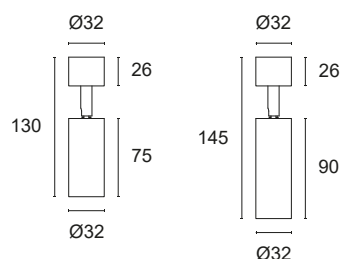

REM RG32.

Ø32mm decorated aluminium directional projector decorated with power LEDs for spot, decorative, reading or courtesy lighting. Choice of secondary optics, can be installed indoors. Mounting with concealed insert.

Power LED CRI>90

Power: 2W@500mA - 6W@500mA

Lumen: 216Lm@500mA - 648Lm@500mA

500mA constant current power supply

Series connection, 50 cm cable

Constant current power supplies page 233

Dimming Accessories page 249

 **MADE IN ITALY**

BASIC CODES

RG32.

MEASUREMENTS

A Ø32 - H 130mm

B Ø32 - H 145mm

FINISHES

- 1** White
- 2** Matt black
- 7** Brushed aluminium
- 9** Polished gold

LIGHT BEAM

- 15** 15°
- 25** 25°
- 35** 35°

LED COLOUR

- BN** 4000K
- BC** 3000K
- CC** 2700K
- BL** Blue
- VE** Green
- RO** Red
- AM** Amber

POWER

- 3** 1x2W
500mA - 216 lm
- 5** 3x2W
500mA - 648 lm

Code example: